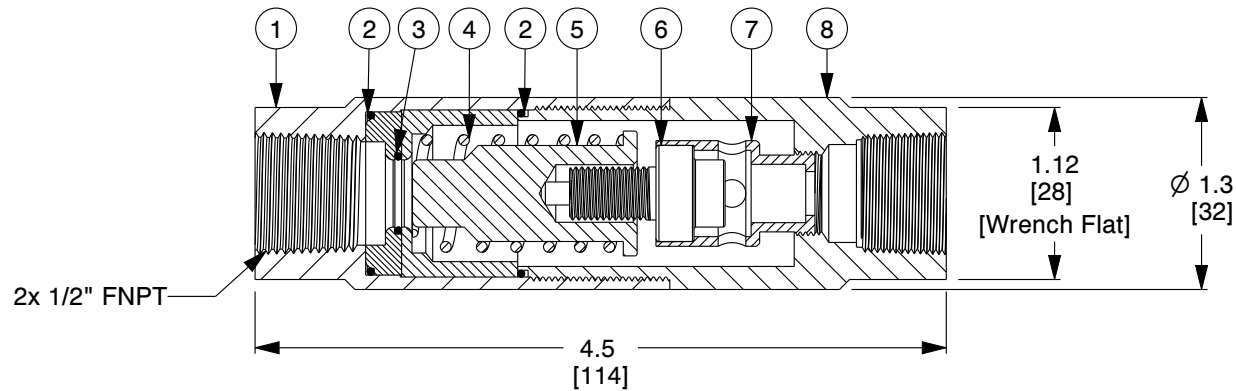

ITEM	DESCRIPTION	MATERIAL
1	BODY - HALF	300 Series SS
2	BODY SEAL (QTY 2)	EPDM or Viton (Refer Note 6)
3	SEAT RING SEAL	PTFE
4	OPERATING SPRING	300 Series SS
5	RAM-TYPE PLUG	300 Series SS
6	THERMAL ACTUATOR	Brass
7	ACTUATOR CARRIER	Brass
8	BODY - HALF	300 Series SS

STANDARD FLOW →

**NOTES:**

1. Cv: 1.3.
2. PORT SIZE: C
3. WEIGHT: 0.9Lb (0.4Kg).
4. MAXIMUM OPERATING PRESSURE: 300 PSIG (20.7 BAR).
5. MAXIMUM TEMPERATURE: 150°F (66°C) OVER SET-POINT LIMIT 300°F (149°C).
6. SEAL MATERIAL COMPATIBILITY:
  - A. EPDM - AIR, GLYCOL, WATER, STEAM, KETONES, AND SYNTHETIC HYDRAULIC OILS.
  - B. VITON - AIR, FUEL, OIL, GAS, PETROLEUM-BASED HYDRAULIC OILS.
  - C. KALREZ.
  - D. SILICONE.
7. FULL OPEN TEMPERATURES "XXX" AVAILABLE: 040°F, 050°F, 055°F, 060°F, 065°F, 075°F, 085°F, 090°F, 095°F, 100°F, 105°F, 110°F, 120°F, 125°F, 130°F, 140°F, 150°F, 155°F, 160°F, 170°F, 180°F, 190°F AND 200°F.
  - A. CLOSING TEMPERATURE IS TYPICALLY 10°F ABOVE OPENING TEMPERATURE.
8. REPLACE SINGULAR "X" WITH 1 FOR EPDM BODY SEALS; 2 FOR VITON BODY SEALS. OTHER OPTIONS AVAILABLE, CONSULT OUR ENGINEERS.
9. FOR OPTIONAL LEAK PORT, CONSULT SALES DEPARTMENT.
10. A #20 MESH STRAINER IS RECOMMENDED.