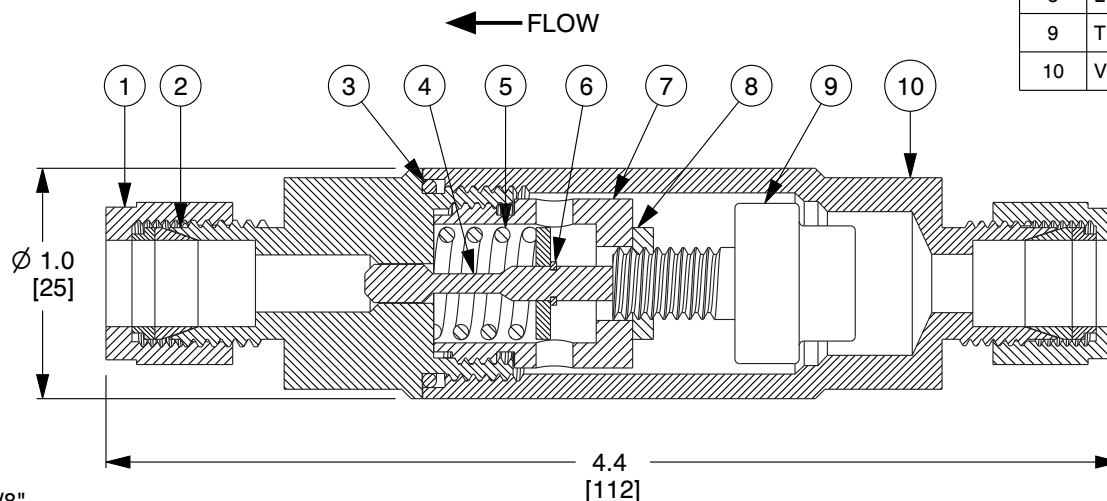

4

3

2

1

ITEM	DESCRIPTION	MATERIAL
1	TUBING NUT	300 Series SS
2	DOUBLE FERRULE	300 Series SS
3	SEALING O-RING	EPDM or Viton (Refer Note 9)
4	RAM-TYPE PLUG	300 Series SS
5	OPERATING SPRING	300 Series SS
6	E-CLIP	PH15-7 MO
7	RETAINER	300 Series SS
8	LOCK NUT	300 Series SS
9	THERMAL ACTUATOR	300 Series SS
10	VALVE BODY	300 Series SS

B

B

**NOTES:**

1. TUBE O.D SIZE: 3/8".
2. Cv: 0.5.
3. WEIGHT: 0.5 Lb (0.2 Kg).
4. MAXIMUM OPERATING PRESSURE: 150 PSIG (10 BAR).
5. MAXIMUM TEMPERATURE: 150°F (66°C) OVER SET-POINT-LIMIT 300°F (149°C).
6. FULL OPEN TEMPERATURE "XXX" AVAILABLE: 040°F, 045°F, 050°F, 060°F, 070°F, 075°F, 085°F, 095°F, 100°F, 105°F, 110°F, 115°F, 120°F, 125°F, 130°F, 140°F, 150°F, 160°F, 170°F, 175°F, 180°F, 190°F, 200°F, AND 210°F.
- A. NOTE: CLOSING TEMPERATURE IS TYPICALLY 10°F BELOW OPENING TEMPERATURE.
7. FITTINGS: PARKER A-LOK STANDARD / SWAGELOK OPTIONAL.
8. REPLACE SINGULAR "X" WITH 0 FOR EPDM BODY SEALS ; 1 FOR VITON BODY SEALS.
9. SEAL MATERIAL COMPATIBILITY:
  - A. EPDM - AIR, WATER, STEAM, KETONES, AND SYNTHETIC HYDRAULIC OILS.
  - B. VITON - AIR, FUEL, OIL, GAS, PETROLEUM-BASED HYDRAULIC OILS.
10. A #20 MESH STRAINER IS RECOMMENDED.

SCALE

NTS

223-102X00-XXX

3/8" TV/HAT-RA-LP 1/4 GPM

UNIT

INCH [MM]

SHEET

1 of 1