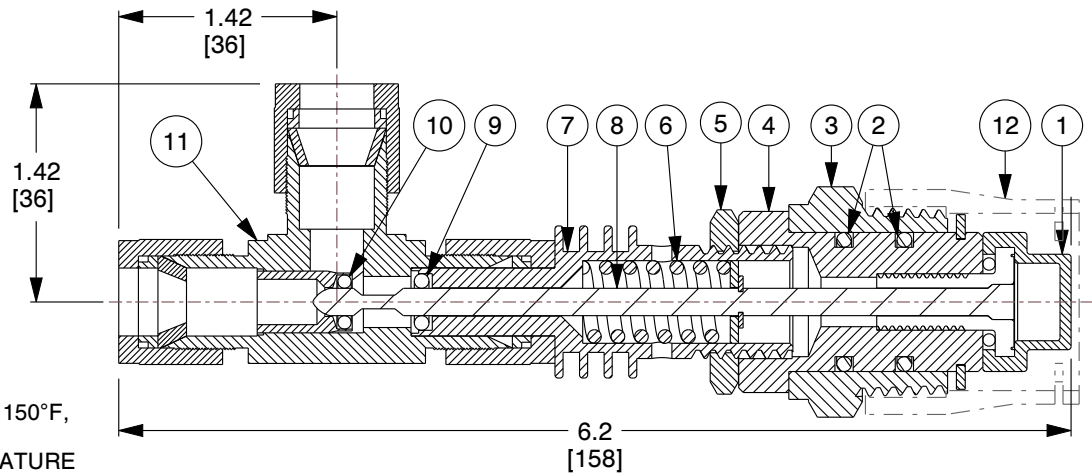

ITEM	DESCRIPTION	MATERIAL
1	THERMAL ACTUATOR	300 Series SS
2	BUSHING SEALS	See Note 9
3	BUSHING - 3/4" NPT	300 Series SS
4	ADAPTER	300 Series SS
5	LOCKNUT	300 Series SS
6	OPERATING SPRING	300 Series SS
7	YOKE	300 Series SS
8	PLUG/STEM ASSEMBLY	300 Series SS
9	STEM SEAL	PTFE
10	SEAT SEAL	PTFE
11	VALVE BODY	300 Series SS
12	OPTIONAL BAND-O-LET FITTING	300 Series SS

NOTES:

1. TUBE O.D SIZE: 1/2".
2. Cv: 0.9.
3. WEIGHT: 0.6 Lb (0.27 Kg).
4. MAXIMUM OPERATING PRESSURE: 200 PSIG (13.8 BAR).
5. MAXIMUM TEMPERATURE VALVE END: 388°F (198°C).
6. MAXIMUM TEMPERATURE SENSING END: 150°F (66°C) OVER SET-POINT LIMIT 300°F (149°C).
7. FULL OPEN TEMPERATURES "XXX" AVAILABLE:
 - A. XR SERIES: 040°F, 045°F, 050°F, 060°F, 070°F, 075°F, 085°F, 095°F, 100°F, 105°F, 110°F, 115°F, 120°F, 125°F, 130°F, 140°F, 150°F, 160°F, 170°F, 175°F, 180°F, 190°F, 200°F AND 210°F.
 - B. CLOSING TEMPERATURE IS 10°F BELOW OPENING TEMPERATURE FOR REVERSE ACTING VALVES. CONSULT FACTORY FOR SPECIAL HIGHER OR LOWER SETTINGS.
8. BAND-O-LET FITTING OPTIONAL (HOSE CLAMP NOT INCLUDED), FOR SENSING PIPE OD TEMPERATURES.
9. VITON IS STANDARD, OTHERS ARE AVAILABLE.
10. 0 = PARKER FITTINGS ARE STANDARD. 1 = SWAGELOK FITTINGS ARE AVAILABLE.
11. A #20 MESH STRAINER IS RECOMMENDED.

SCALE NTS

794-0X0000-XXX

1/2" TV/US-XR

UNIT	INCH [MM]
SHEET	1 of 1